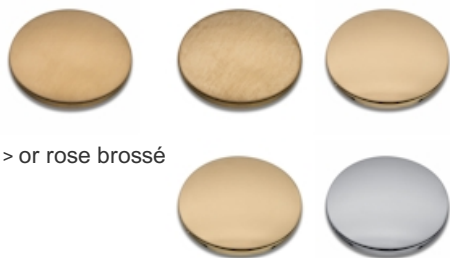

EV24234 : LAVABO EXECUTIVE MURAL SMALL 3  
TROUS OR ROSE BRO + Vidage SS MECANIS  
EXECUTIVE

34 > or rose brossé