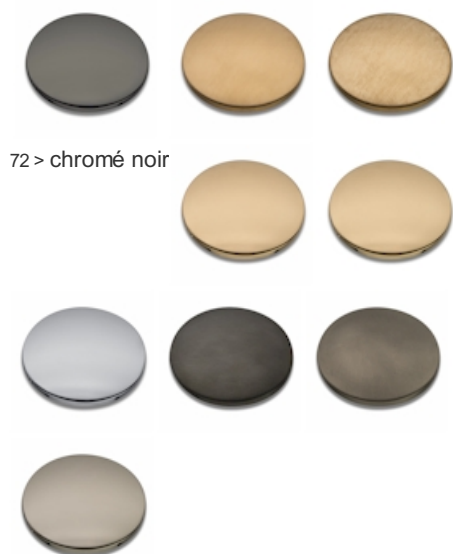

PD64672 : KIT SUPPORT CARRE + DOUCHETTE  
CARRE CHROME NOIR HYDROTHERAPIE