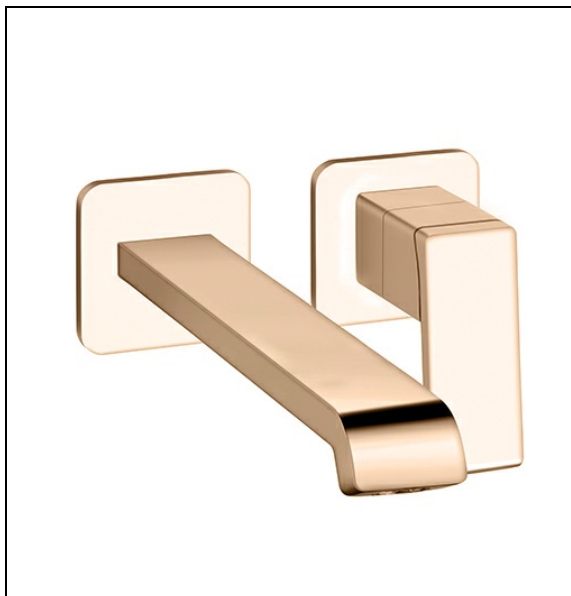

QS25946 : LAVABO MURAL LARGE QUADRI S 2  
TROUS BEC 22.5 CM CHROME QUADRI S

CRISTINA  
RUBINETTERIE  
ondyna

46 > or rose