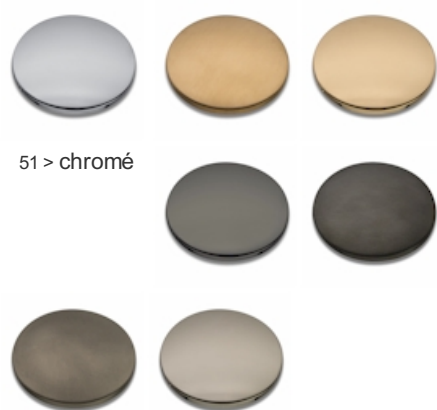

QS26751 : LAVABO MURAL REGULAR QUADRI S 2  
TROUS BEC 18 CM CHROME QUADRI S