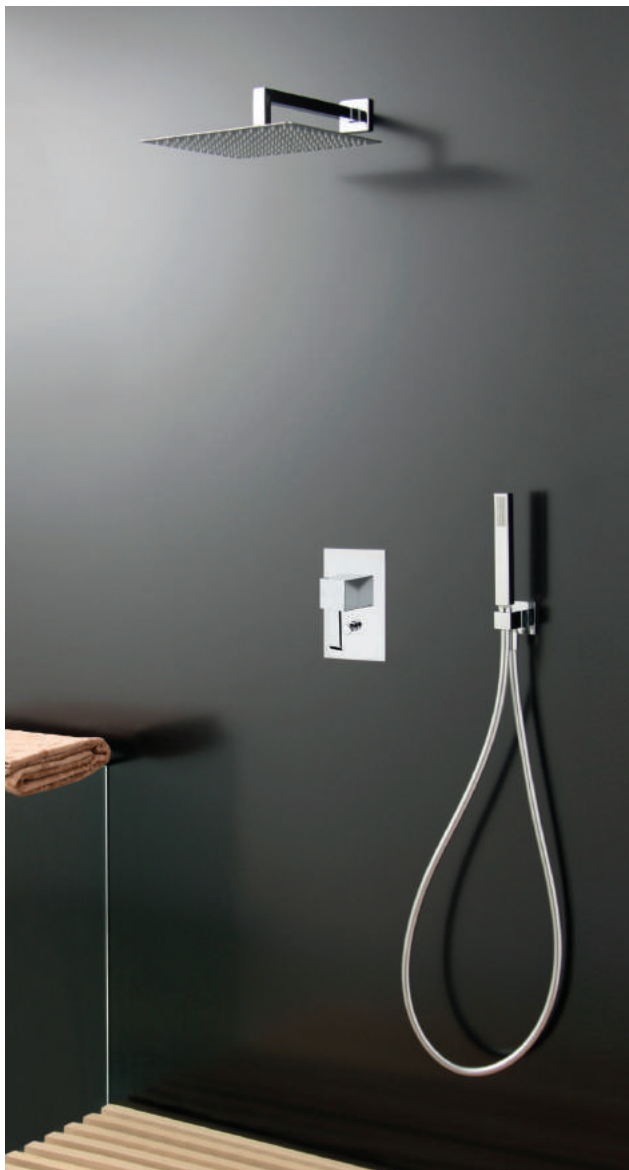

NEW DAY
façade 1 sortie, saillie 70 mm,
plaque ABS 180 x 120 mm
CHROMÉ | ND 65651 | 103 €

TRIVERDE
façade 1 sortie, saillie 70 mm,
plaque ABS 180 x 120 mm
CHROMÉ | TV 65651 | 119 €

QUADRI
façade 2 sorties, saillie 70 mm,
plaque ABS 180 x 120 mm
CHROMÉ | QM 65951 | 195 €

TRIVERDE
façade 2 sorties, saillie 70 mm,
plaque ABS 180 x 120 mm
CHROMÉ | TV 65951 | 155 €

ROUND
façade 2 sorties, saillie 70 mm,
plaque ABS 180 x 120 mm
CHROMÉ | RN 65951 | 168 €

EXECUTIVE
façade 2 sorties laiton, cartouche progressive, inverseur automatique, saillie 70 mm, plaque 120 x 180 mm
CHROMÉ | EV 66951 | 227 €