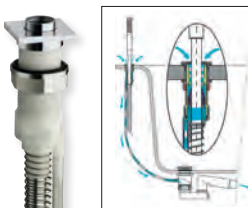

3 CHOISISSEZ VOTRE SUPPORT SUR GORGE ET VOTRE DOUCHETTE

FOLLOW ME® carré
système anti-goutte adaptable sur vidage baignoire VB/VE, Flexible 2,50 m avec ressort de rappel dont 1,20 m utile, livré sans douchette
CHROMÉ | **AC 63351** | 157€